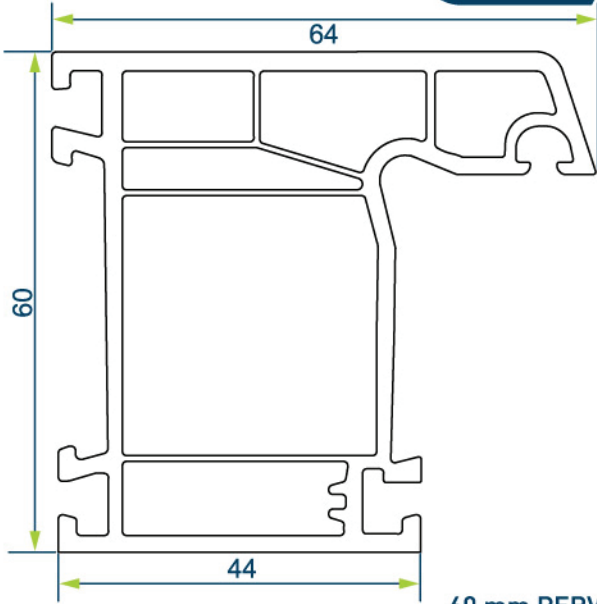

60 mm PERVAZLI KASA PROFİLİ
60 mm WIDE FRAME WITH BORDER

ALY 01