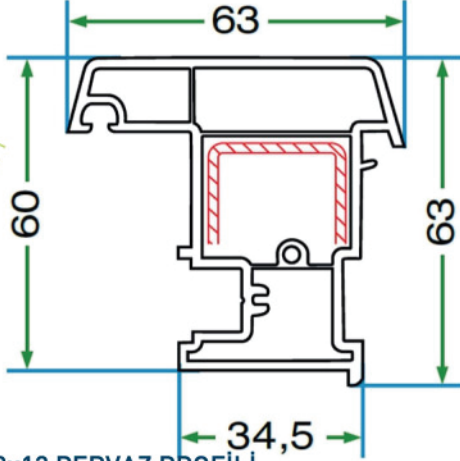

8x12 PERVAZ PROFİLİ
8x12 PERVAZ PROFILE

YRD 06

YRD 03

ÇİFT CAM ÇITASI (20 mm)
DOUBLE GLAZING BEAD (20 mm)