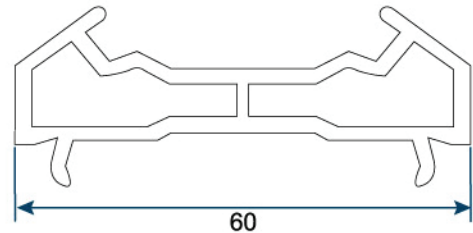

60x60 KUTU PROFİL
60x60 BOX PROFILE

YRD 01

BORU PROFİL
PIPE PROFILE

YRD 02

YRD 06

YRD 03

ÇİFT CAM ÇITASI (20 mm)
DOUBLE GLAZING BEAD (20 mm)

YRD 07

YRD 04

YRD 08

YRD 05

KÖŞE DÖNÜŞ ADAPTÖRÜ
CORNER TURNING ADAPTER

YRD 09