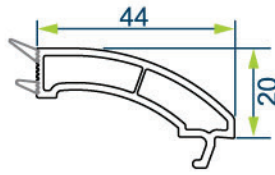

TEK CAM ÇİTASI
SINGLE GLAZING BEAD

PRM 06