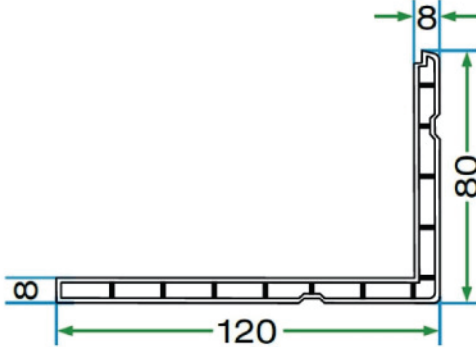

YRD 03

ÇİFT CAM ÇITASI (20 mm)
DOUBLE GLAZING BEAD (20 mm)

YRD 07

8x12 PERVAZ PROFİLİ
8x12 PERVAZ PROFILE

YRD 04

TEK CAM ÇITASI (4 mm)
SINGLE GLAZING BEAD (4 mm)

YRD 08

10'LUK KAPI PROFİLİ
10' PANELING DOOR